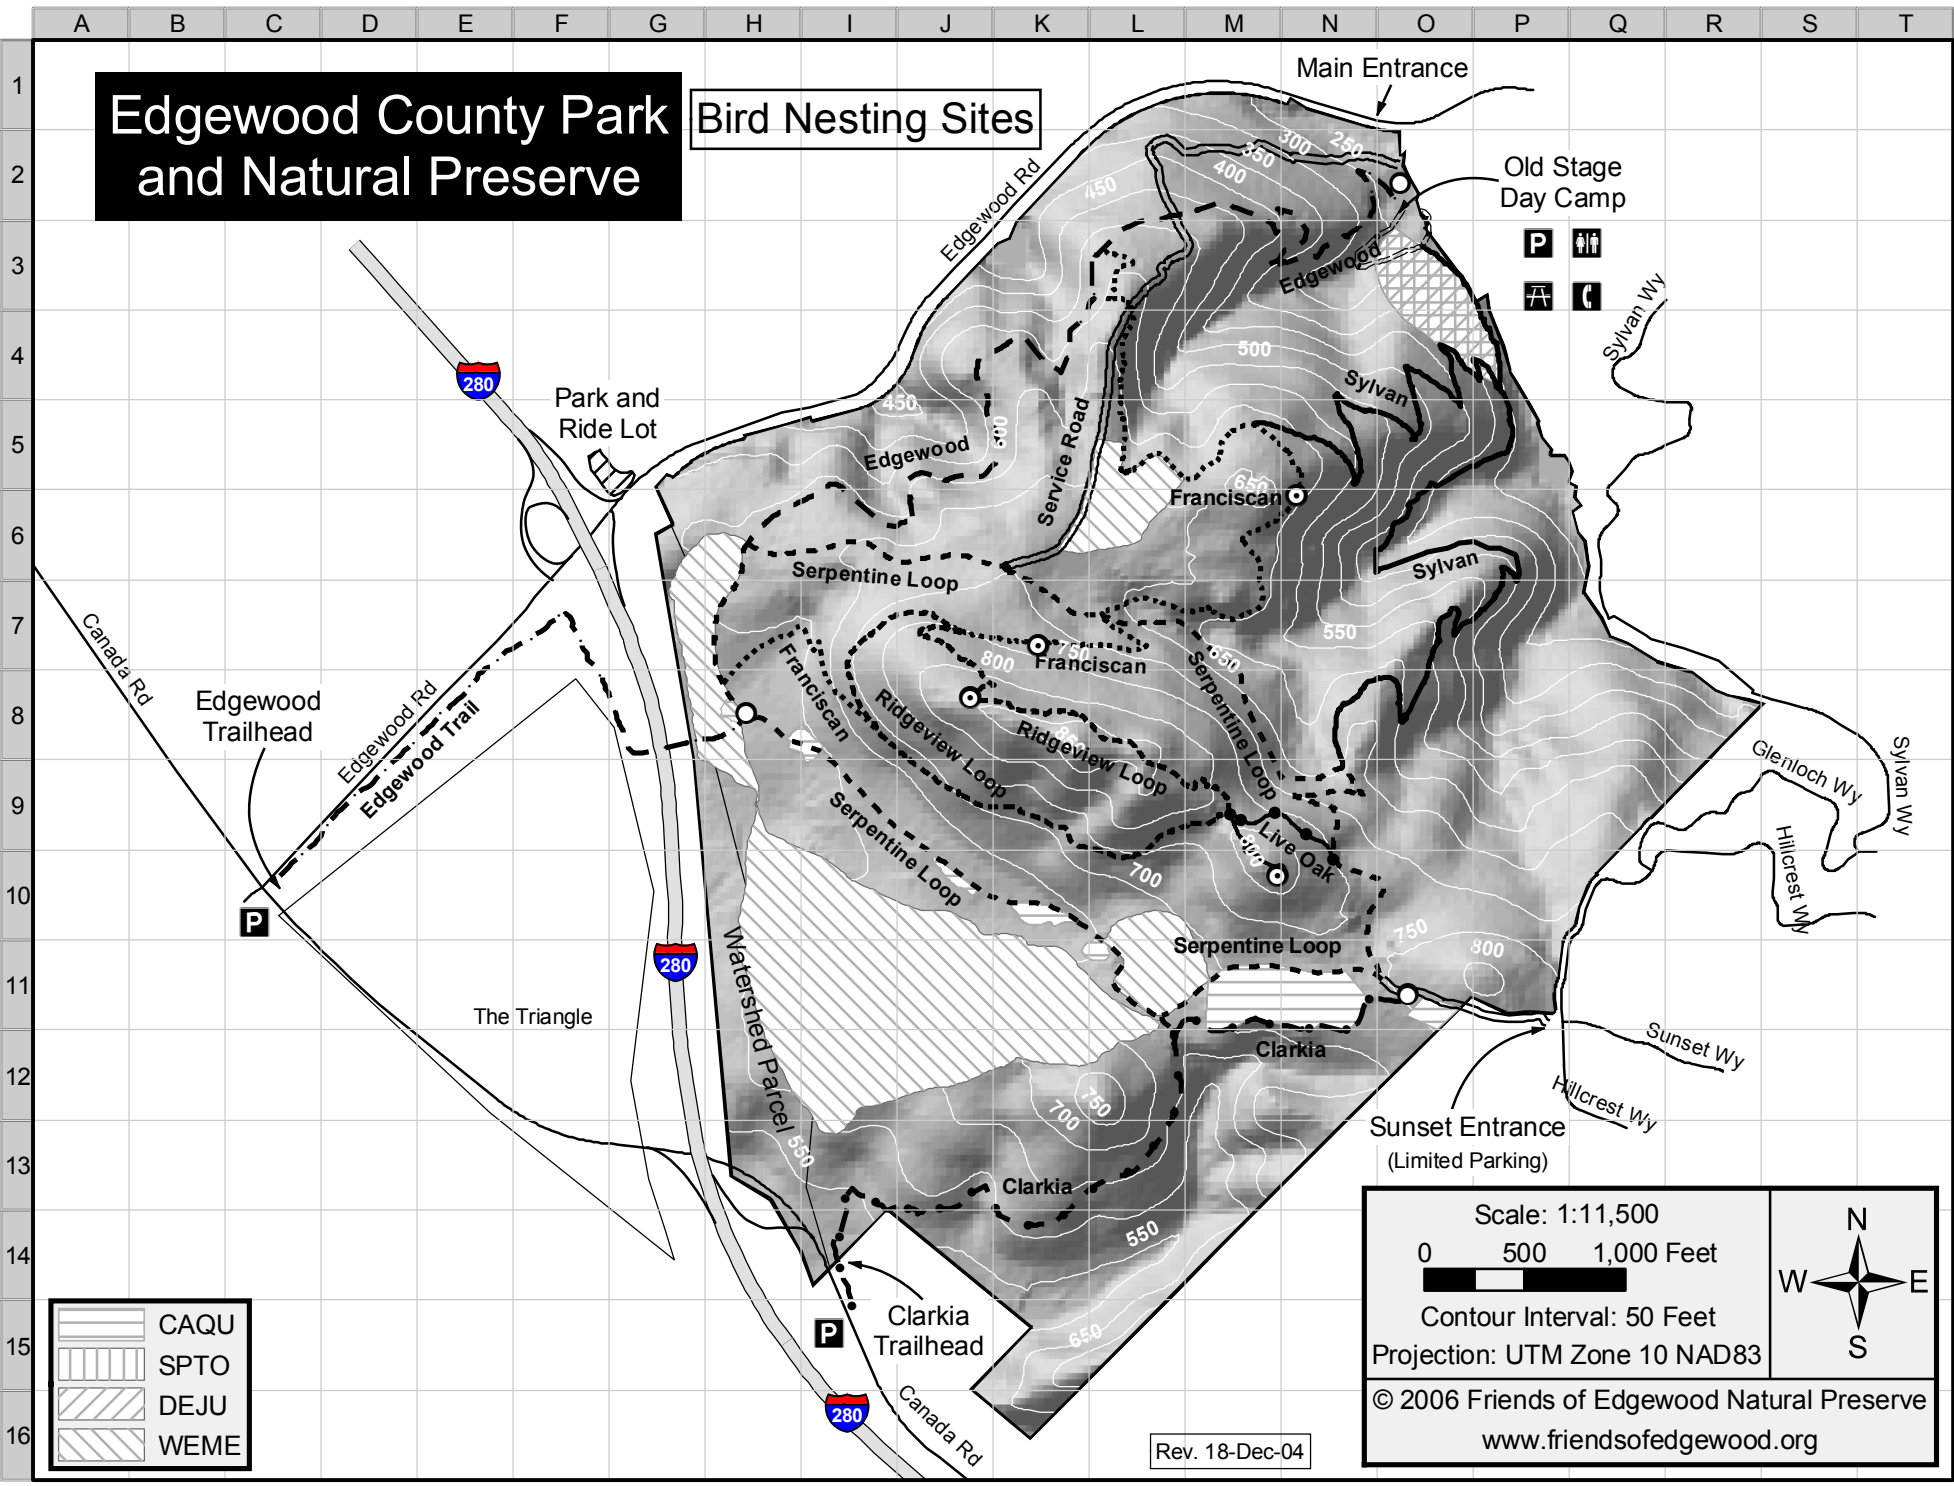

Edgewood County Park and Natural Preserve

Bird Nesting Sites

- CAQU
- SPTO
- DEJU
- WEME

Old Stage Day Camp

- P
-
-
-

Scale: 1:11,500
 0 500 1,000 Feet

Contour Interval: 50 Feet
 Projection: UTM Zone 10 NAD83