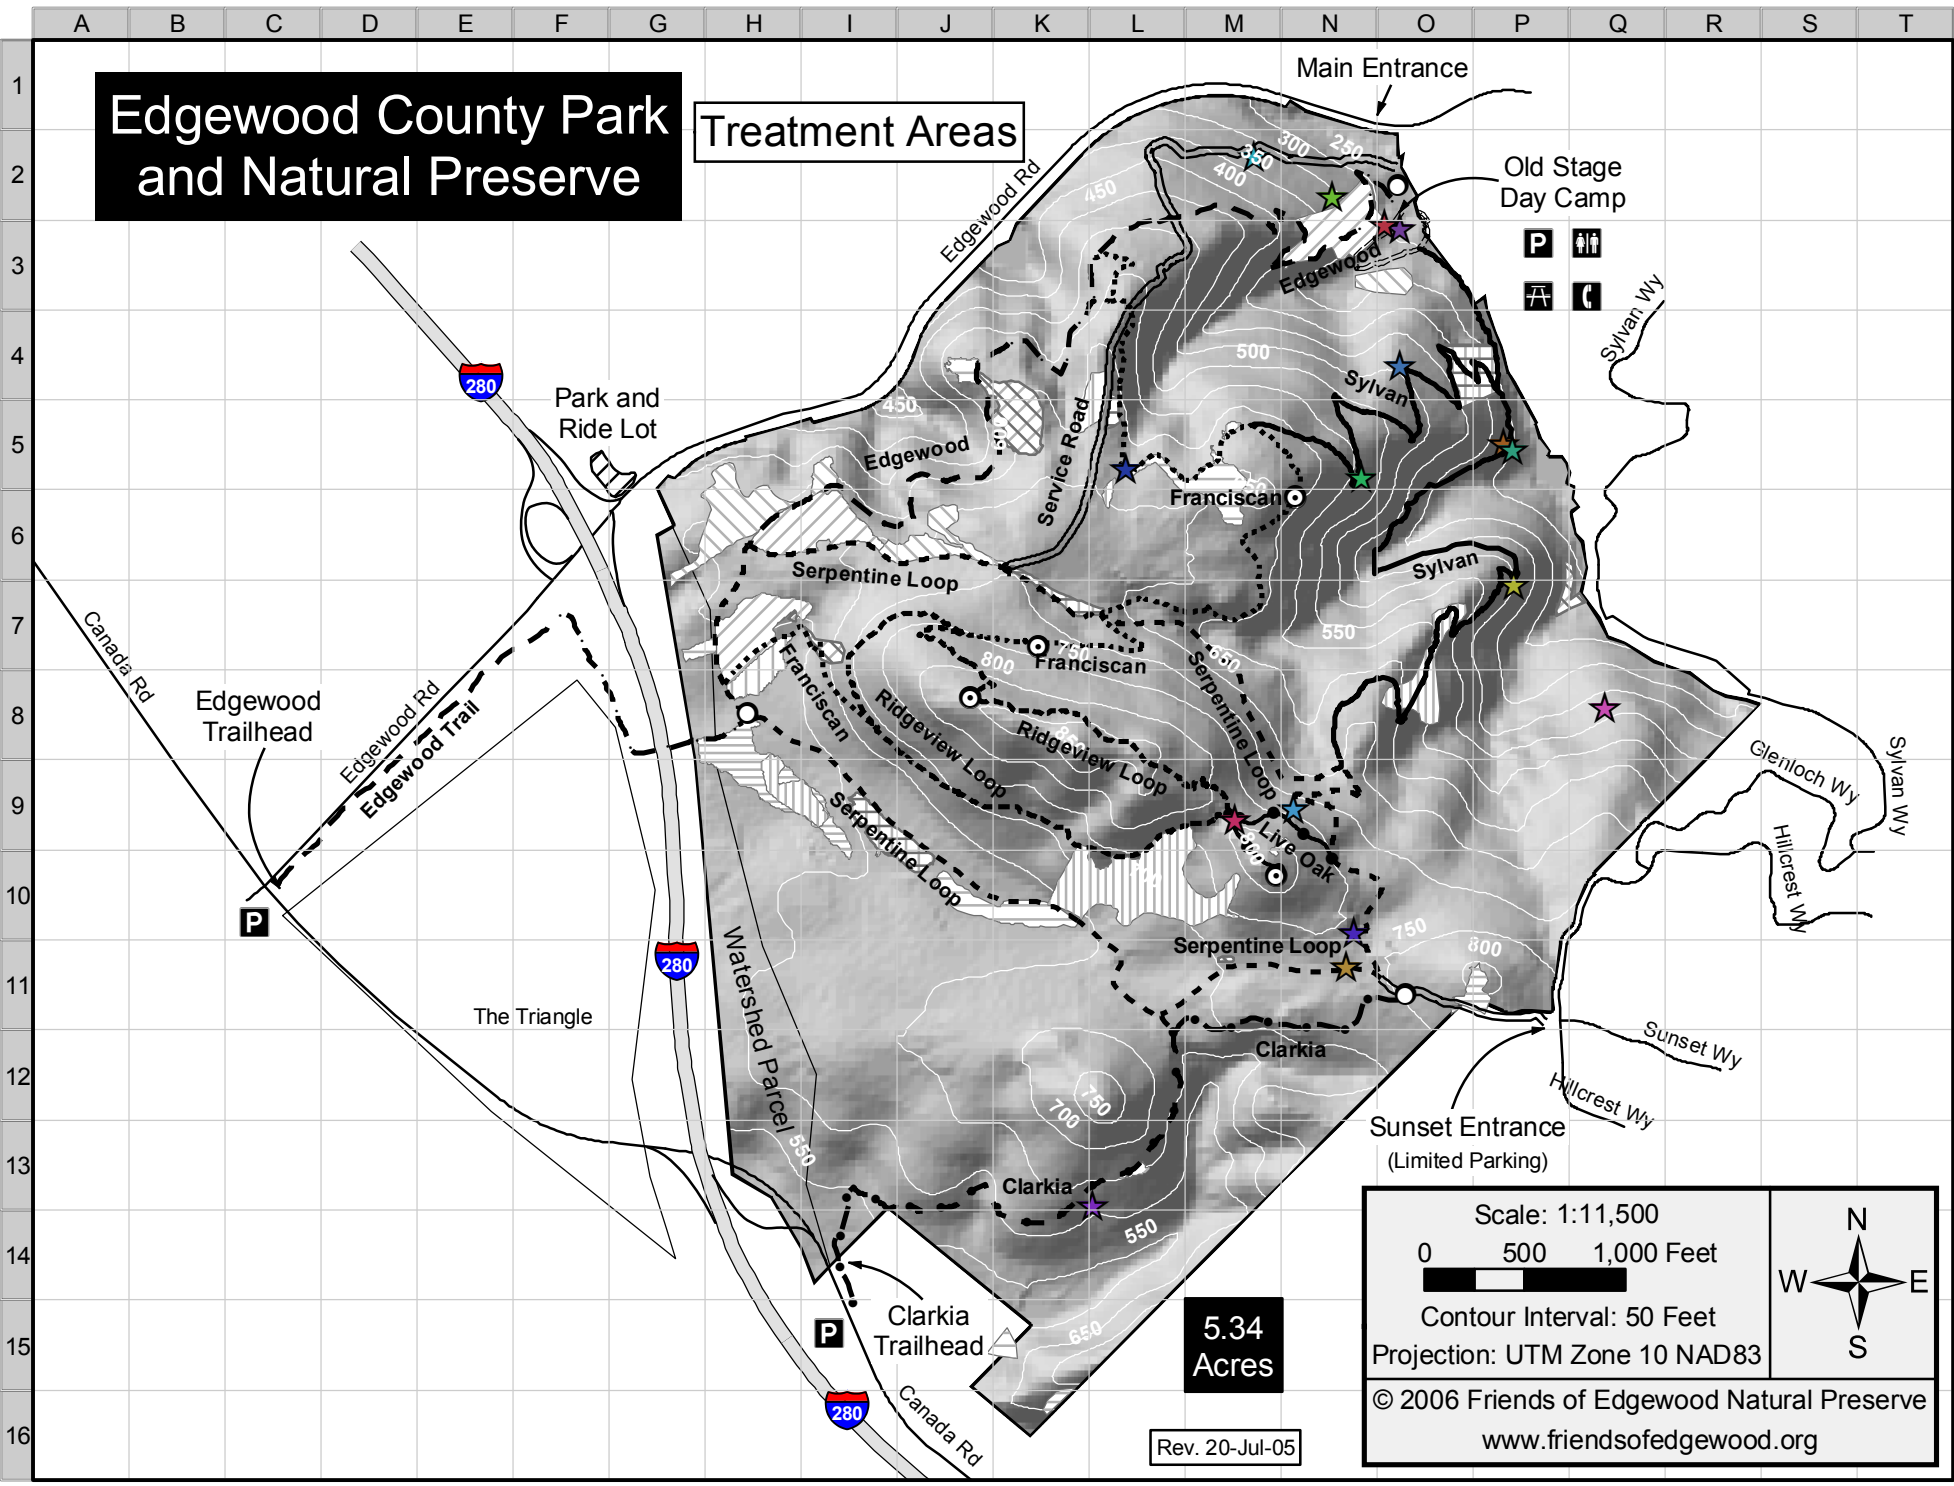

Edgewood County Park and Natural Preserve

Treatment Areas

5.34 Acres

Rev. 20-Jul-05

Scale: 1:11,500
 0 500 1,000 Feet
 Contour Interval: 50 Feet
 Projection: UTM Zone 10 NAD83

© 2006 Friends of Edgewood Natural Preserve
www.friendsofedgeswood.org